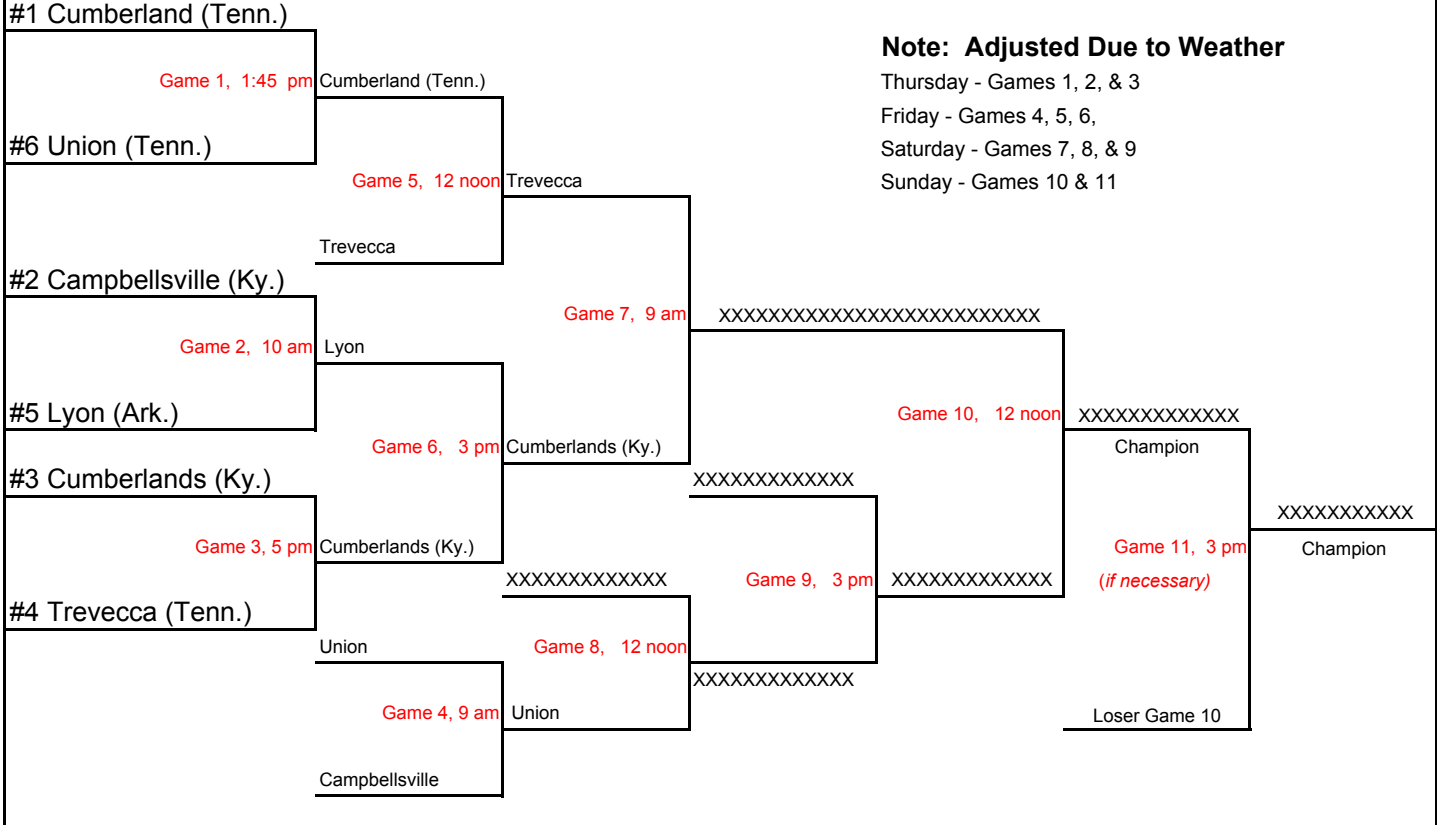

2006 Region XI Baseball Tournament - May 10-13 @ Cumberland University (Lebanon, Tennessee)

Games 1, 2, & 3	Games 4, 5, & 6	Games 7, 8, & 9	Games 10 & 11
-----------------	-----------------	-----------------	---------------

If five teams remain after Game 6, and two after game 9...

If five teams remain after Game 6, and three after game 9... * Active Bracket*****