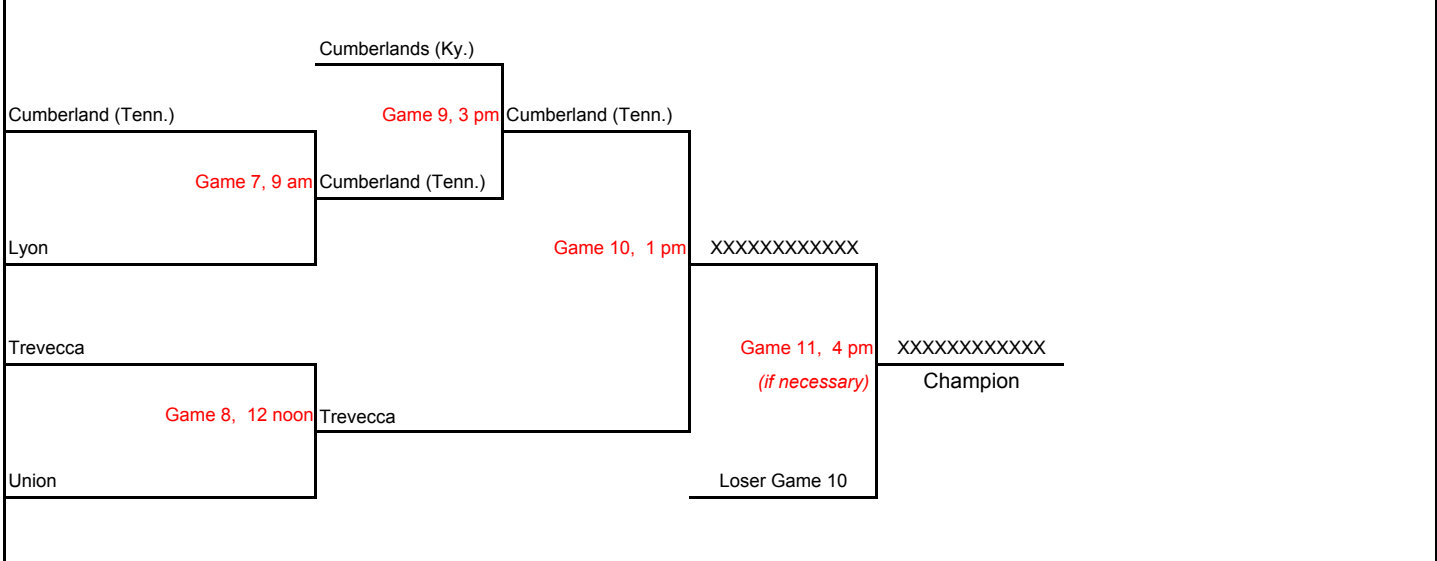

2006 Region XI Baseball Tournament - May 10-13 @ Cumberland University (Lebanon, Tennessee)

Games 1, 2, & 3	Games 4, 5, & 6	Games 7, 8, & 9	Games 10 & 11
-----------------	-----------------	-----------------	---------------

If five teams remain after Game 6, and two after game 9...

If five teams remain after Game 6, and three after game 9... * Active Bracket*****