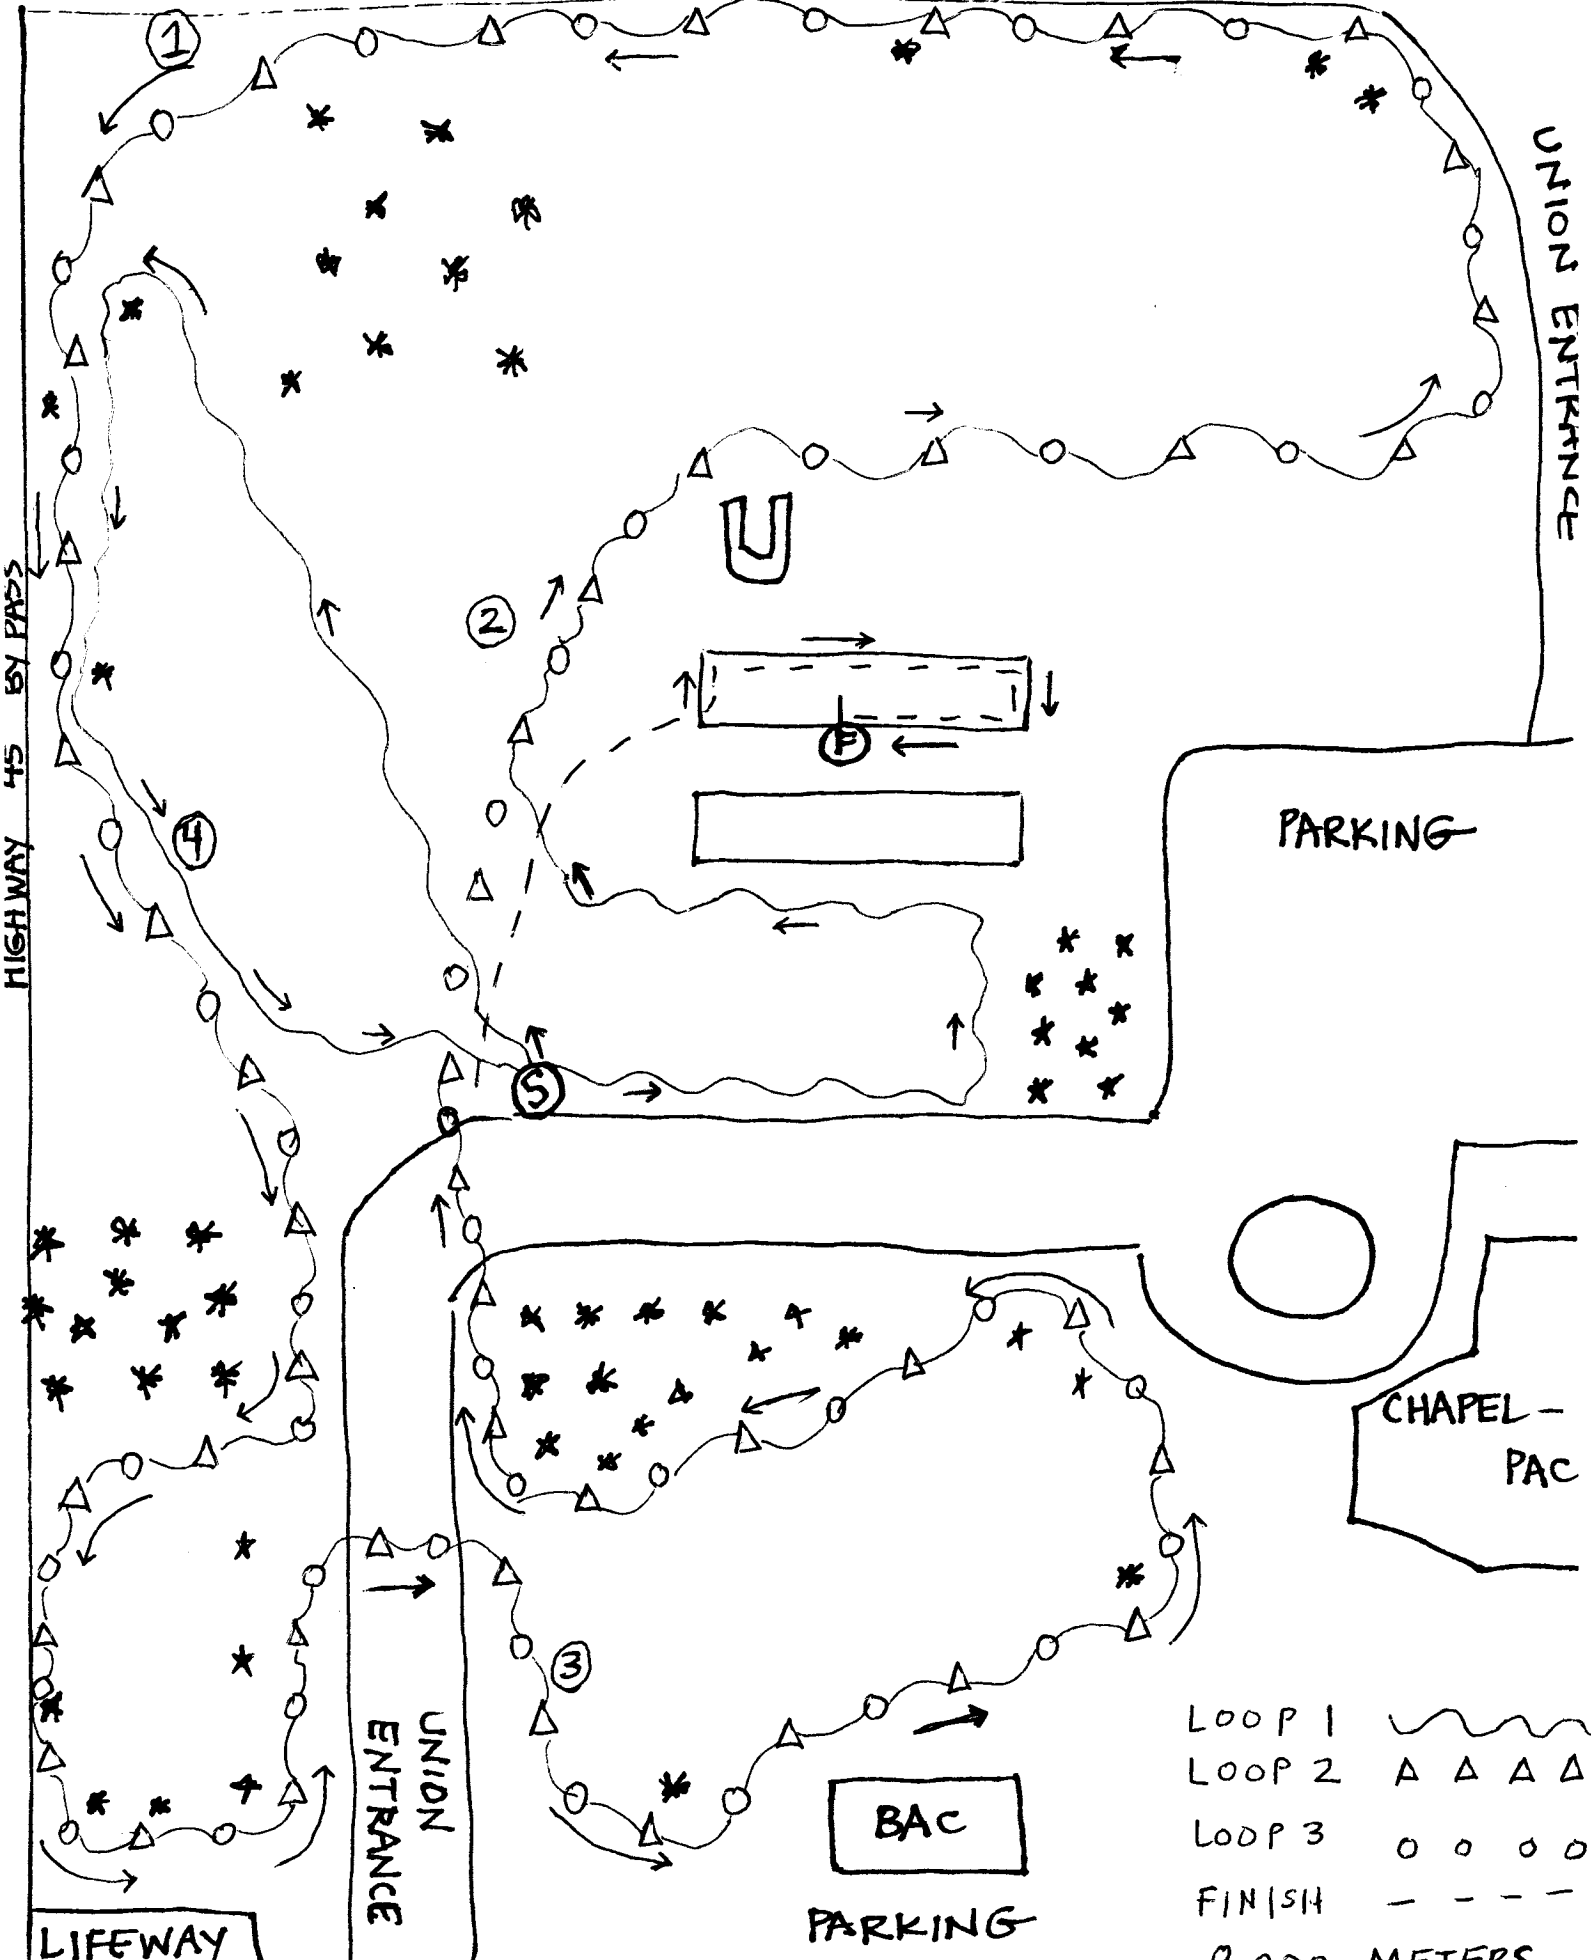

# COUNTRY CLUB LANE

- LOOP 1 
  - LOOP 2 
  - LOOP 3 
  - FINISH 
- 8,000 METERS