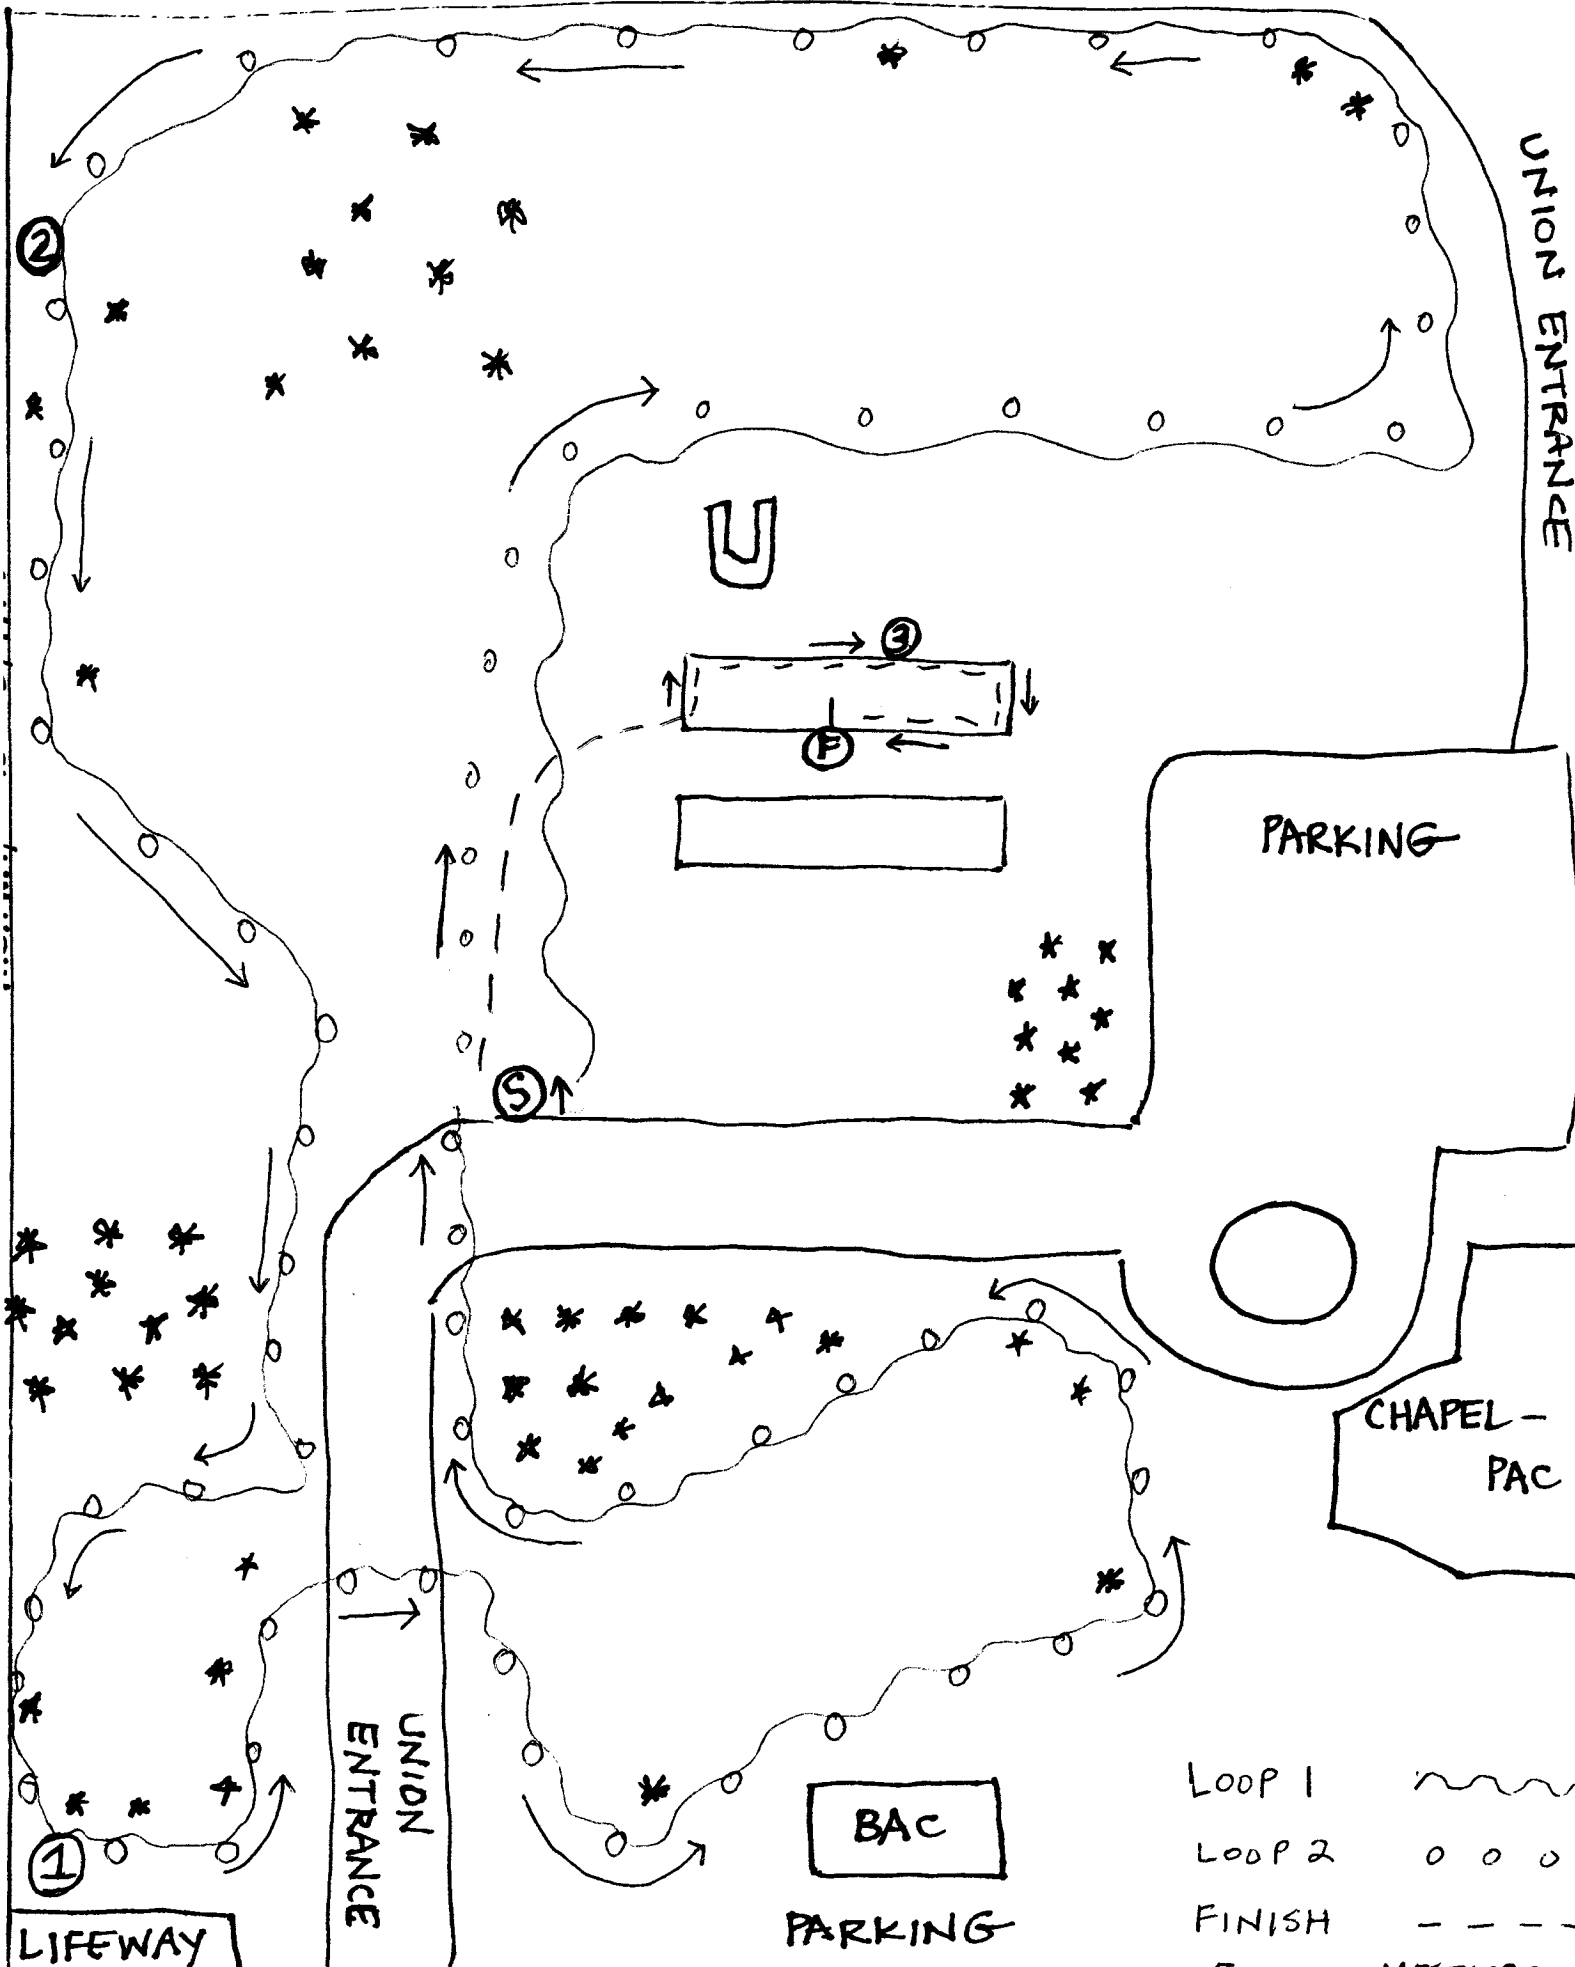

COUNTRY CLUB LANE

- LOOP 1 ~~~~~
- LOOP 2 ○ ○ ○ ○
- FINISH - - - -
- 5,000 METERS