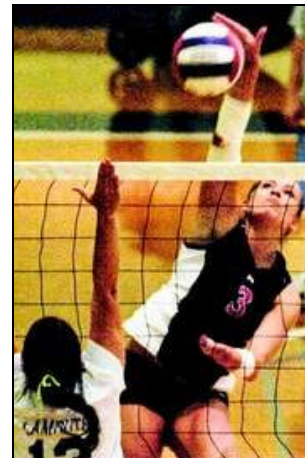

“This was not one of our best matches of the season, but part of that is Lambuth knows us well.” said Union coach Steven Gream. “Passing was the key for us.”

Freshman Anna Sims led the attack with 10 kills, followed by Amanda Hutchison Coyle with 8 kills, and Emilie Ogas and Heather Lieberman with 7 kills. CJ Neathamer led the defense with 30 digs and 6 aces, and Setter Katie Adams had 30 assists and 10 digs. Union, as a team, displayed their mighty offense with 37 kills, 40% hitting percentage, and had 11 aces.

Lindsey Wallach making a great dive for a tipped ball.

Emilie Ogas and Anna Sims go up for a block against Bethel's Jessica Vieira.

Photo courtesy of Katie Morgan

Union defeats Martin Methodist

For the 3 + years that Coach Steven Gream has coached at Union, Martin Methodist College has been a team that Union just could not get a win against. That changed on Thursday with a 3-0 win

over Martin Methodist College. The Union Lady Bulldogs jumped on top of the Lady RedHawks from the first serve and never looked back winning in 3 sets with the scores of 25-8, 25-18, 25-12.

Heather Lieberman Spikes over a Lambuth Player. Photo by Katie Morgan