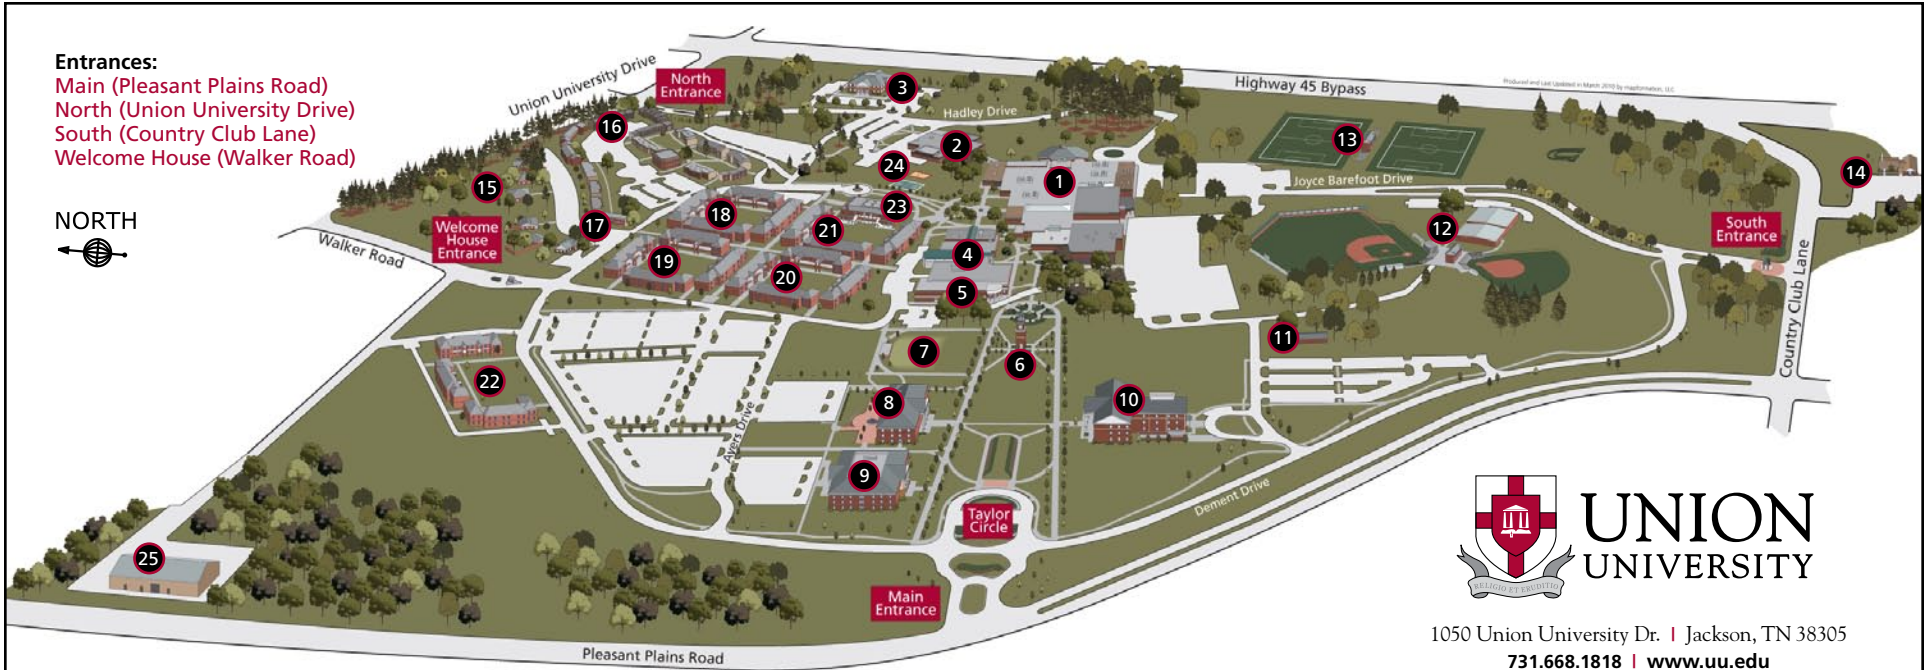

Entrances:

- Main (Pleasant Plains Road)
- North (Union University Drive)
- South (Country Club Lane)
- Welcome House (Walker Road)

**UNION
UNIVERSITY**

1050 Union University Dr. | Jackson, TN 38305
731.668.1818 | www.uu.edu

2. Blasingame Academic Complex

- College of Education and Human Studies including
- School of Education and
- School of Social Work
- McAfee School of Business
- Administration

3. Hammons Hall

- Advancement and Alumni Offices
- LifeWay Christian Store

10. White Hall

- Departments of Biology and Chemistry
- School of Nursing

11. Photo House

12. Fesmire Field House and Press Box

- Baseball Field
- Softball Field

13. Smith Memorial Soccer Complex

14. Luther Hall

26. Center for Continuing and Professional Studies

1938 Emporium Drive, Jackson, TN
From main campus–north entrance:
Right on Union University Dr.
Right (South) on the 45 Bypass.
Take the ramp for Vann Dr.
Left on Vann Dr. Right on Emporium Dr.
The Center is on the left.