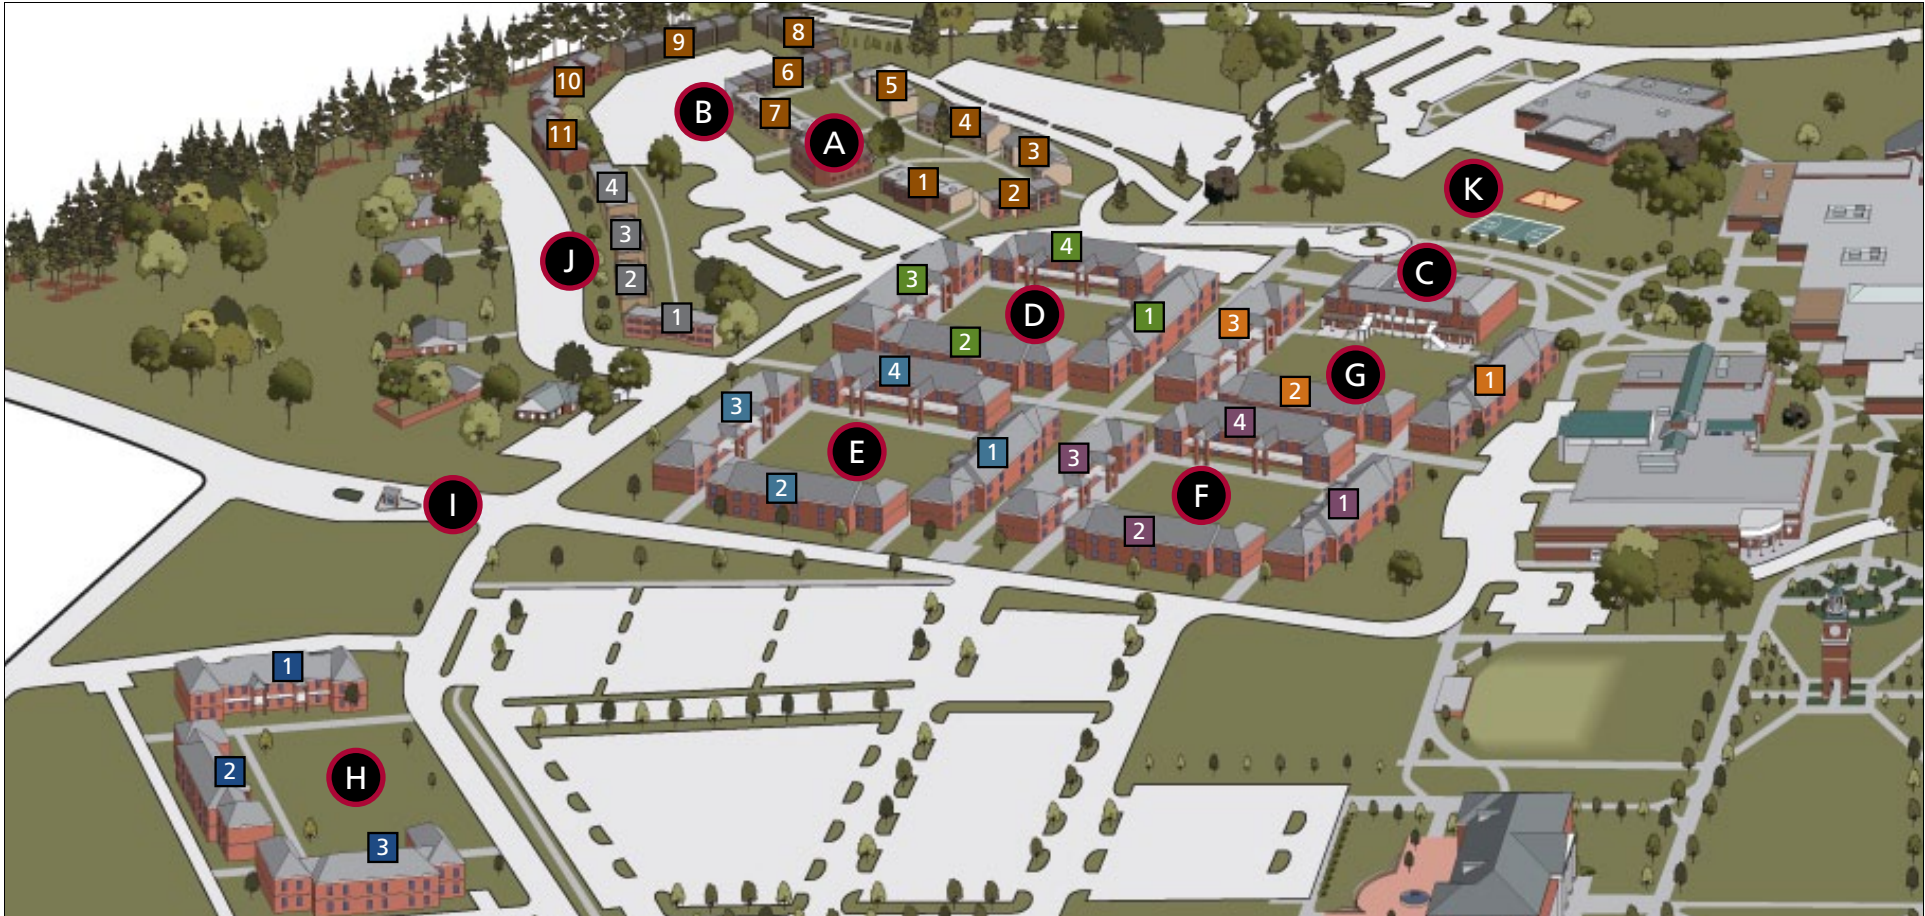

10. White Hall

- Departments of Biology and Chemistry
- School of Nursing

11. Photo House

12. Fesmire Field House and Press Box

- Baseball Field
- Softball Field

13. Smith Memorial Soccer Complex

14. Luther Hall

- Church Relations Office

15. Fraternity Row

16. Heritage Residence Complex

- McAfee Commons

17. Warmath Residence Complex

18. Ayers Residence Complex

19. Hurt Residence Complex

20. Watters Residence Complex

21. Grace Residence Complex

22. Hope Residence Complex

23. Bowld Student Commons Building

24. Outdoor Recreation

- Basketball Court
- Sand Volleyball Court
- Proposed Tennis Courts

25. Facilities Management

A. McAfee Commons

B. Heritage Residence Complex

- 1. Craig 1-8
- 2. Dehoney 9-14
- 3. Dodd 15-22
- 4. Grey 23-32
- 5. Jarman 33-42
- 6. Lee 43-52
- 7. Paschall 53-62
- 8. Pollard 63-72
- 9. Rogers 73-82
- 10. Sullivan 83-92
- 11. Wright 93-102