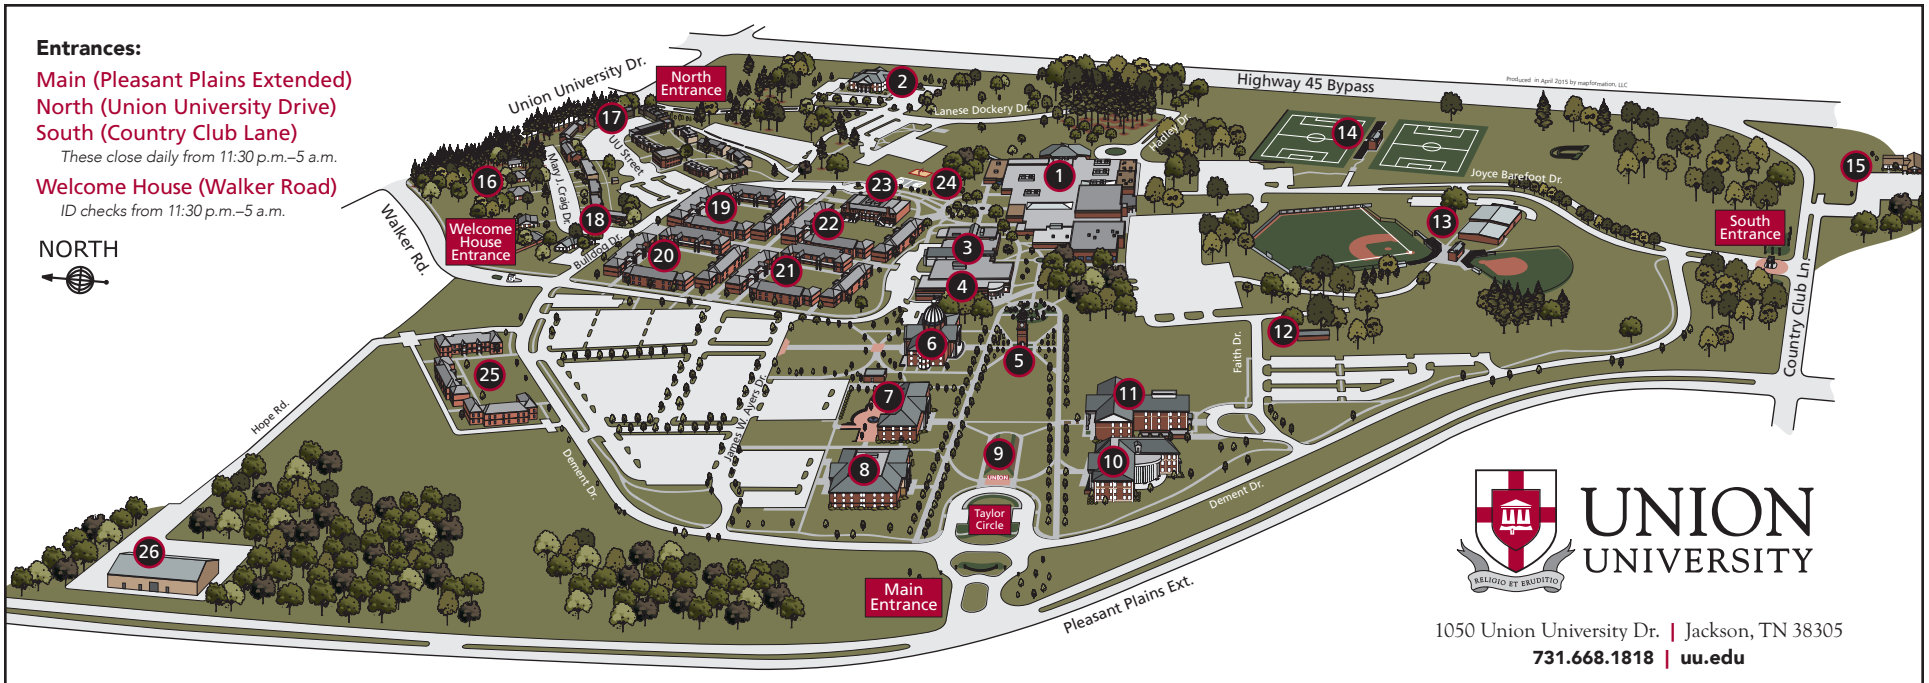

Entrances:

Main (Pleasant Plains Extended)
North (Union University Drive)
South (Country Club Lane)

These close daily from 11:30 p.m.–5 a.m.

Welcome House (Walker Road)
ID checks from 11:30 p.m.–5 a.m.

UNION UNIVERSITY
 1050 Union University Dr. | Jackson, TN 38305
 731.668.1818 | uu.edu

1. Penick Academic Complex (PAC)*

Art Gallery
 Athletic Offices
 Center for Academic Success
 College of Arts and Sciences
 College of Education
 Educator Preparation Program
 School of Education
 EDGE Program
 Disability Services
 Fred Delay Gymnasium*
 George M. Savage Memorial Chapel*
 Health and Counseling Services
 Information Technology
 Nutrition Center*
 School of Social Work
 Vocatio Center for Life Calling and Career
 W.D. Powell Theatre
 Waldrop Administrative Center
 Warren F. Jones Academic Suite
 Wellness Center*
 E.T. "Rocky" Palmer Activities Center
 Writing Center

Barefoots Joe
 Brewer Dining Hall
 Bulldog Depot
 Enrollment Services
 Student Financial Planning and Undergraduate Admissions
 Harvey Auditorium
 The Lex featuring Bob's Burgers
 Post Office*
 Student Life
 University Ministries
 University Printing Services

K. Outdoor Recreation

- Basketball Court
- Sand Volleyball Court

L. EDGE Bus Stop

UNION UNIVERSITY
Residence Life