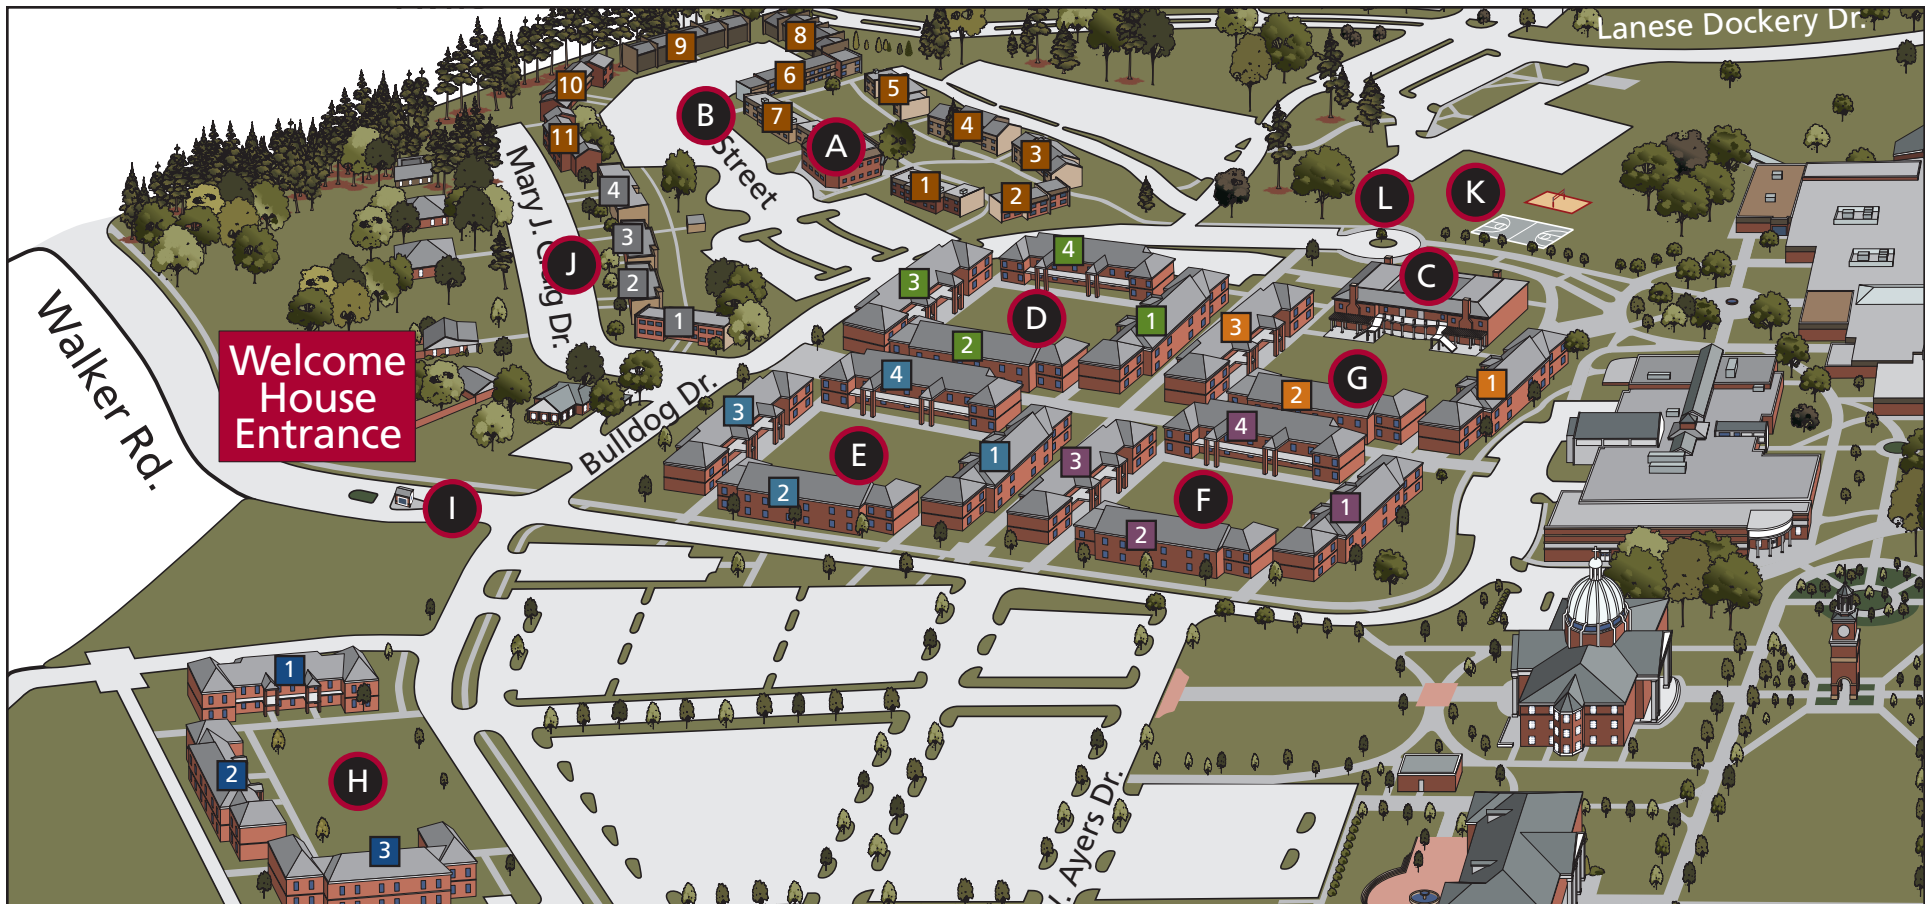

15. Luther Hall

Center for Just and Caring Communities
 Dr. R.G. Lee Birthplace Cabin

16. Fraternity/Sorority Row

17. Heritage Residence Complex

McAfee Commons*

18. Warmath Residence Complex

19. Ayers Residence Complex

20. Hurt Residence Complex

21. Watters Residence Complex

22. Grace Residence Complex

23. Bowld Student Commons*

24. Outdoor Recreation

25. Hope Residence Complex

Please see other side for detail of Residence Complexes

26. Facilities Management

A. McAfee Commons

B. Heritage Residence Complex

- 1. Craig 1-8
- 2. Dehoney 9-14
- 3. Dodd 15-22
- 4. Grey 23-32
- 5. Jarman 33-42
- 6. Lee 43-52
- 7. Paschall 53-62
- 8. Pollard 63-72
- 9. Rogers 73-82
- 10. Sullivan 83-92
- 11. Wright 93-102

K. Outdoor Recreation

- Basketball Court
- Sand Volleyball Court

L. EDGE Bus Stop

UNION UNIVERSITY
Residence Life